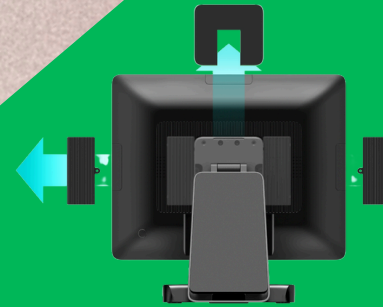

12TH GEN

**MEET YOUR DIFFERENT BUSINESS NEEDS
BETTER RESOLUTION:1920x1080**

**easy replace
RAM & SSD**

**Excellent Performance & Easy To Operate.
Elegant L Design & Rich POS Peripherals.
aluminum die casting**

WINDOWS10/11/ LINUX

Optional Accessories

MSR/VFD (2 X 20 DIGITS)
10.1" LED MONITOR/ WIFI/ FINGER PRINT READER

Touch

10 POINT TURE FLAT CAPACITIVE
TOUCH SCREEN

Interface Ports

RJ45 X 1,USB3.0 X 2, USB2.0 X 1,DC-IN X 1
HUB 2(RJ11 X 1,USB2.0 X 4, RJ50 X 1)
TYPE C X 2 (1 X 2ED MONITOR,1 X HUB),