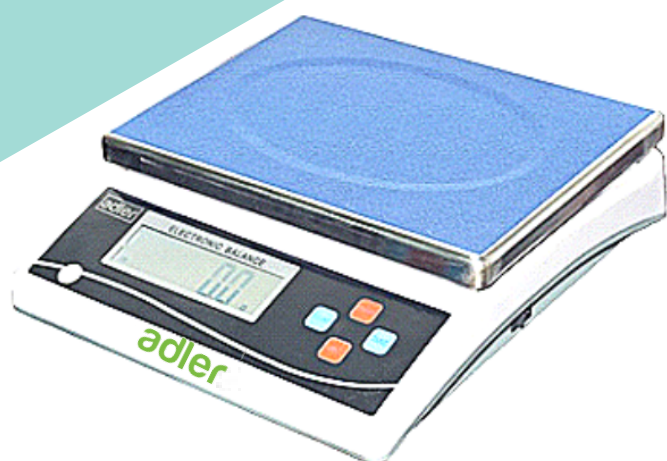

adler

Table Top Scale

ATPS

Features:

- Auto – zero & Auto tare
- 1/15,000 display resolution
- Easy-to-read red LED display
- Keyboard with audible feedback
- Lightweight and durable design
- Overload protection for Load cell
- Low battery and charging status signal
- Adjustable feet and leveling design

Specification:

Model	ATPS	ATPS	ATPS
Capacity	6000g	15000 g	30000 g
Readability	0.1g	0.5g	1g /2g /5g
Platform Size	295 x 230 Stainless Steel Pan		
Display	Red LED		
Power	AC Powered / Rechargeable Battery 6V/4AH		
Dimension	360 cm x 295cm x 110cm, 3.5 Kg		
Option	RS232, Dual Display, Printer		